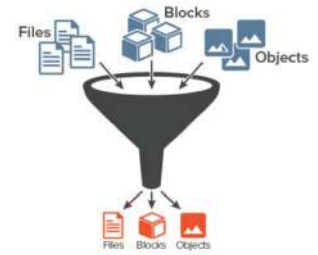

# The power of QoreStor

With QoreStor, you can lower data protection costs and maximize the return on your IT investment by leveraging virtually any storage hardware, backup software, virtualization platform or cloud provider. It delivers content-aware variable-block deduplication with built-in compression and encryption that delivers unparalleled storage savings — up to 93%.

Lower backup storage costs

Shrink replication time and complete backups faster

Improve data security

Maximize backup software ROI

**20:1**  
REDUCTION IN STORAGE REQUIREMENTS

**20 TB/Hr**  
DATA INGEST SPEED

**10-15x**  
SMALLER REPLICATION WINDOWS

Works with virtually any backup software: